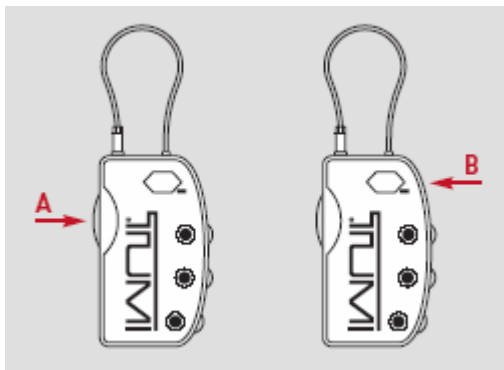

GEN 4 TSA Lock

T3 TSA Lock

Your new resettable combination padlock is preset to open at 0-0-0. (Even though the dials may be positioned at other numbers.)

- Step 1**
Turn the dials and align the numbers to 0-0-0 so they are clearly visible inside the "windows".
- Step 2**
Press button "B" to reset and you will hear a "click" sound.
- Step 3**
Turn the dials to your desired numbers.
- Step 4**
Press button "A" and button "B" will pop up to its original position. Your new combination is now ready to use.

Web Link To Lock Instructions:
<http://www.tumi.com/Info/instructions/16.pdf>

Set Your Own Combination

Your new TSA accepted combination padlock is preset to open at 0-0-0 (even though the dials may be positioned at other numbers). You can change and reset your combination as often as you like. To set your lock, follow these steps:

- Step 1**
Push button (1) and hold down.
- Step 2**
While holding down button (1), turn the dials (2) to the desired combination.
- Step 3**
Release button (1) to set the lock combination.
- Step 4**
Open the lock by dialing the set combination and pressing down on button (1).

Set Your Own Combination

Your new TSA accepted combination padlock is preset to open at 0-0-0 (even though the dials may be positioned at other numbers). You can change and reset your combination as often as you like. To set your lock, follow these steps: