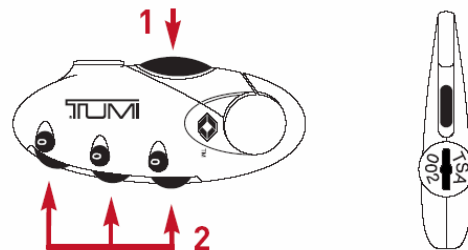

GEN 4 TSA Lock

T3 TSA Lock

Your new resettable combination padlock is preset to open at 0-0-0. (Even though the dials may be positioned at other numbers.)

- Step 1**
Turn the dials and align the numbers to 0-0-0 so they are clearly visible inside the "windows".
- Step 2**
Press button "B" to reset and you will hear a "click" sound.
- Step 3**
Turn the dials to your desired numbers.
- Step 4**
Press button "A" and button "B" will pop up to its original position. Your new combination is now ready to use.

Web Link To Lock Instructions:
<http://www.tumi.com/Info/instructions/16.pdf>

Set Your Own Combination

Your new TSA accepted combination padlock is preset to open at 0-0-0 (even though the dials may be positioned at other numbers). You can change and reset your combination as often as you like. To set your lock, follow these steps:

- Step 1**
Push button (1) and hold down.
- Step 2**
While holding down button (1), turn the dials (2) to the desired combination.
- Step 3**
Release button (1) to set the lock combination.
- Step 4**
Open the lock by dialing the set combination and pressing down on button (1).