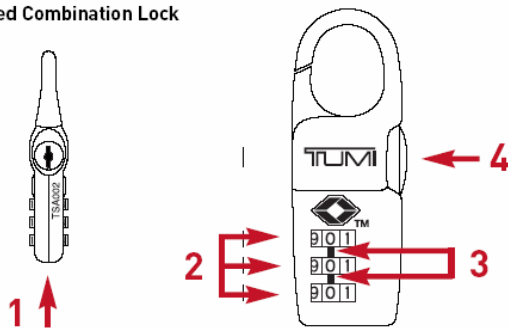

- Step 1**
Push button (1) and hold down.
- Step 2**
While holding down button (1), turn the dials (2) to the desired combination.
- Step 3**
Release button (1) to set the lock combination.
- Step 4**
Open the lock by dialing the set combination and pressing down on button (1).

Keep your combination in a safe and accessible place for future reference.

Web Link To Lock Instructions:
<http://www.tumi.com/Info/instructions/0019.pdf>

T-Tech & Signature TSA Lock

TSA Accepted Combination Lock

Set Your Own Combination

Your new TSA accepted combination padlock is preset to open at 0-0-0 (even though the dials may be positioned at other numbers). You can change and reset your combination as often as you like. To set your lock, follow these steps:

Step 1

Push button (1) and hold down.

Step 2

While holding down button (1), turn the dials (2) to the desired combination, aligning numbers with the grid line (3).

Step 3

Release button (1) to set the lock combination.